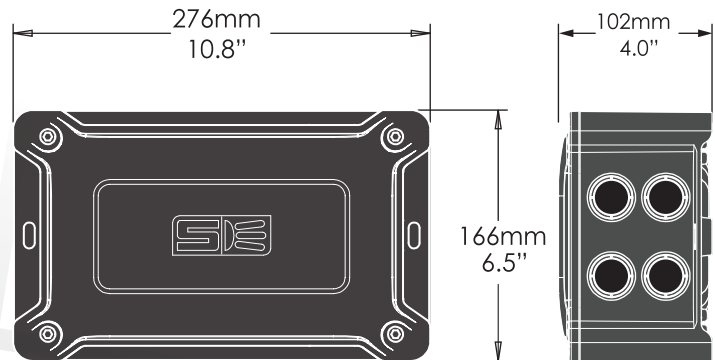

## Product Specifications

Parameter	Specification
INPUT:	120V 60Hz
OUTPUT:	12V / 13V AC
WATTAGE:	50W / 100 W
INPUT CONNECTIONS:	2 x DUAL 1/2" / 3/4" + 2 x 3/4" PORTS
OUTPUT CONNECTIONS:	2 x DUAL 1/2" / 3/4" + 2 x 3/4" PORTS
CERTIFICATION:	cULus
WARRANTY:	3 YEARS
SUITABLE FOR:	SWIMMING POOL & SPA LIGHTING