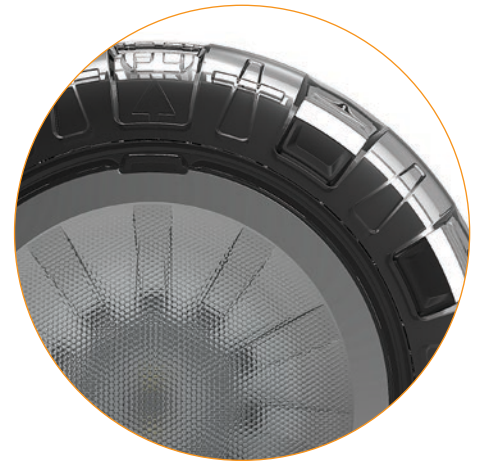

BUILT POWERFUL

Maximize light performance with **ARGON**'s combination of advanced optics and engineered components to deliver maximum efficient output