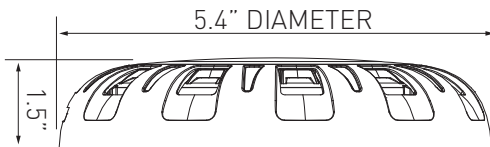

The **ARGON** Series is designed and manufactured in Australia and backed by Spa Electrics' industry leading customer care network. For more information on the **ARGON** Series and our other products, please visit: www.spaelectrics.com

Product Specification

VOLTAGE:	10.5-13v AC
WATTAGE:	15w
INGRESS PROTECTION:	IPX8
SUITABLE FOR:	Composite and Steel Wall Vinyl Pools

LED Light Type MULTI PLUS

LED Array:	RGB+W
WAVELENGTH:	Varies
LUMENS:	1000lm
COLOR RANGE:	7 colors + 4 shows

Hardware Specification

POOL CONTROLLERS:	Compatible with major brand pool controllers
TRANSFORMER:	Compatible with LX Series