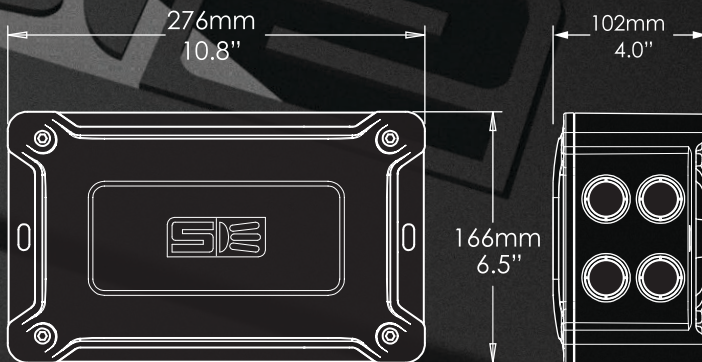

3 YEAR
warranty